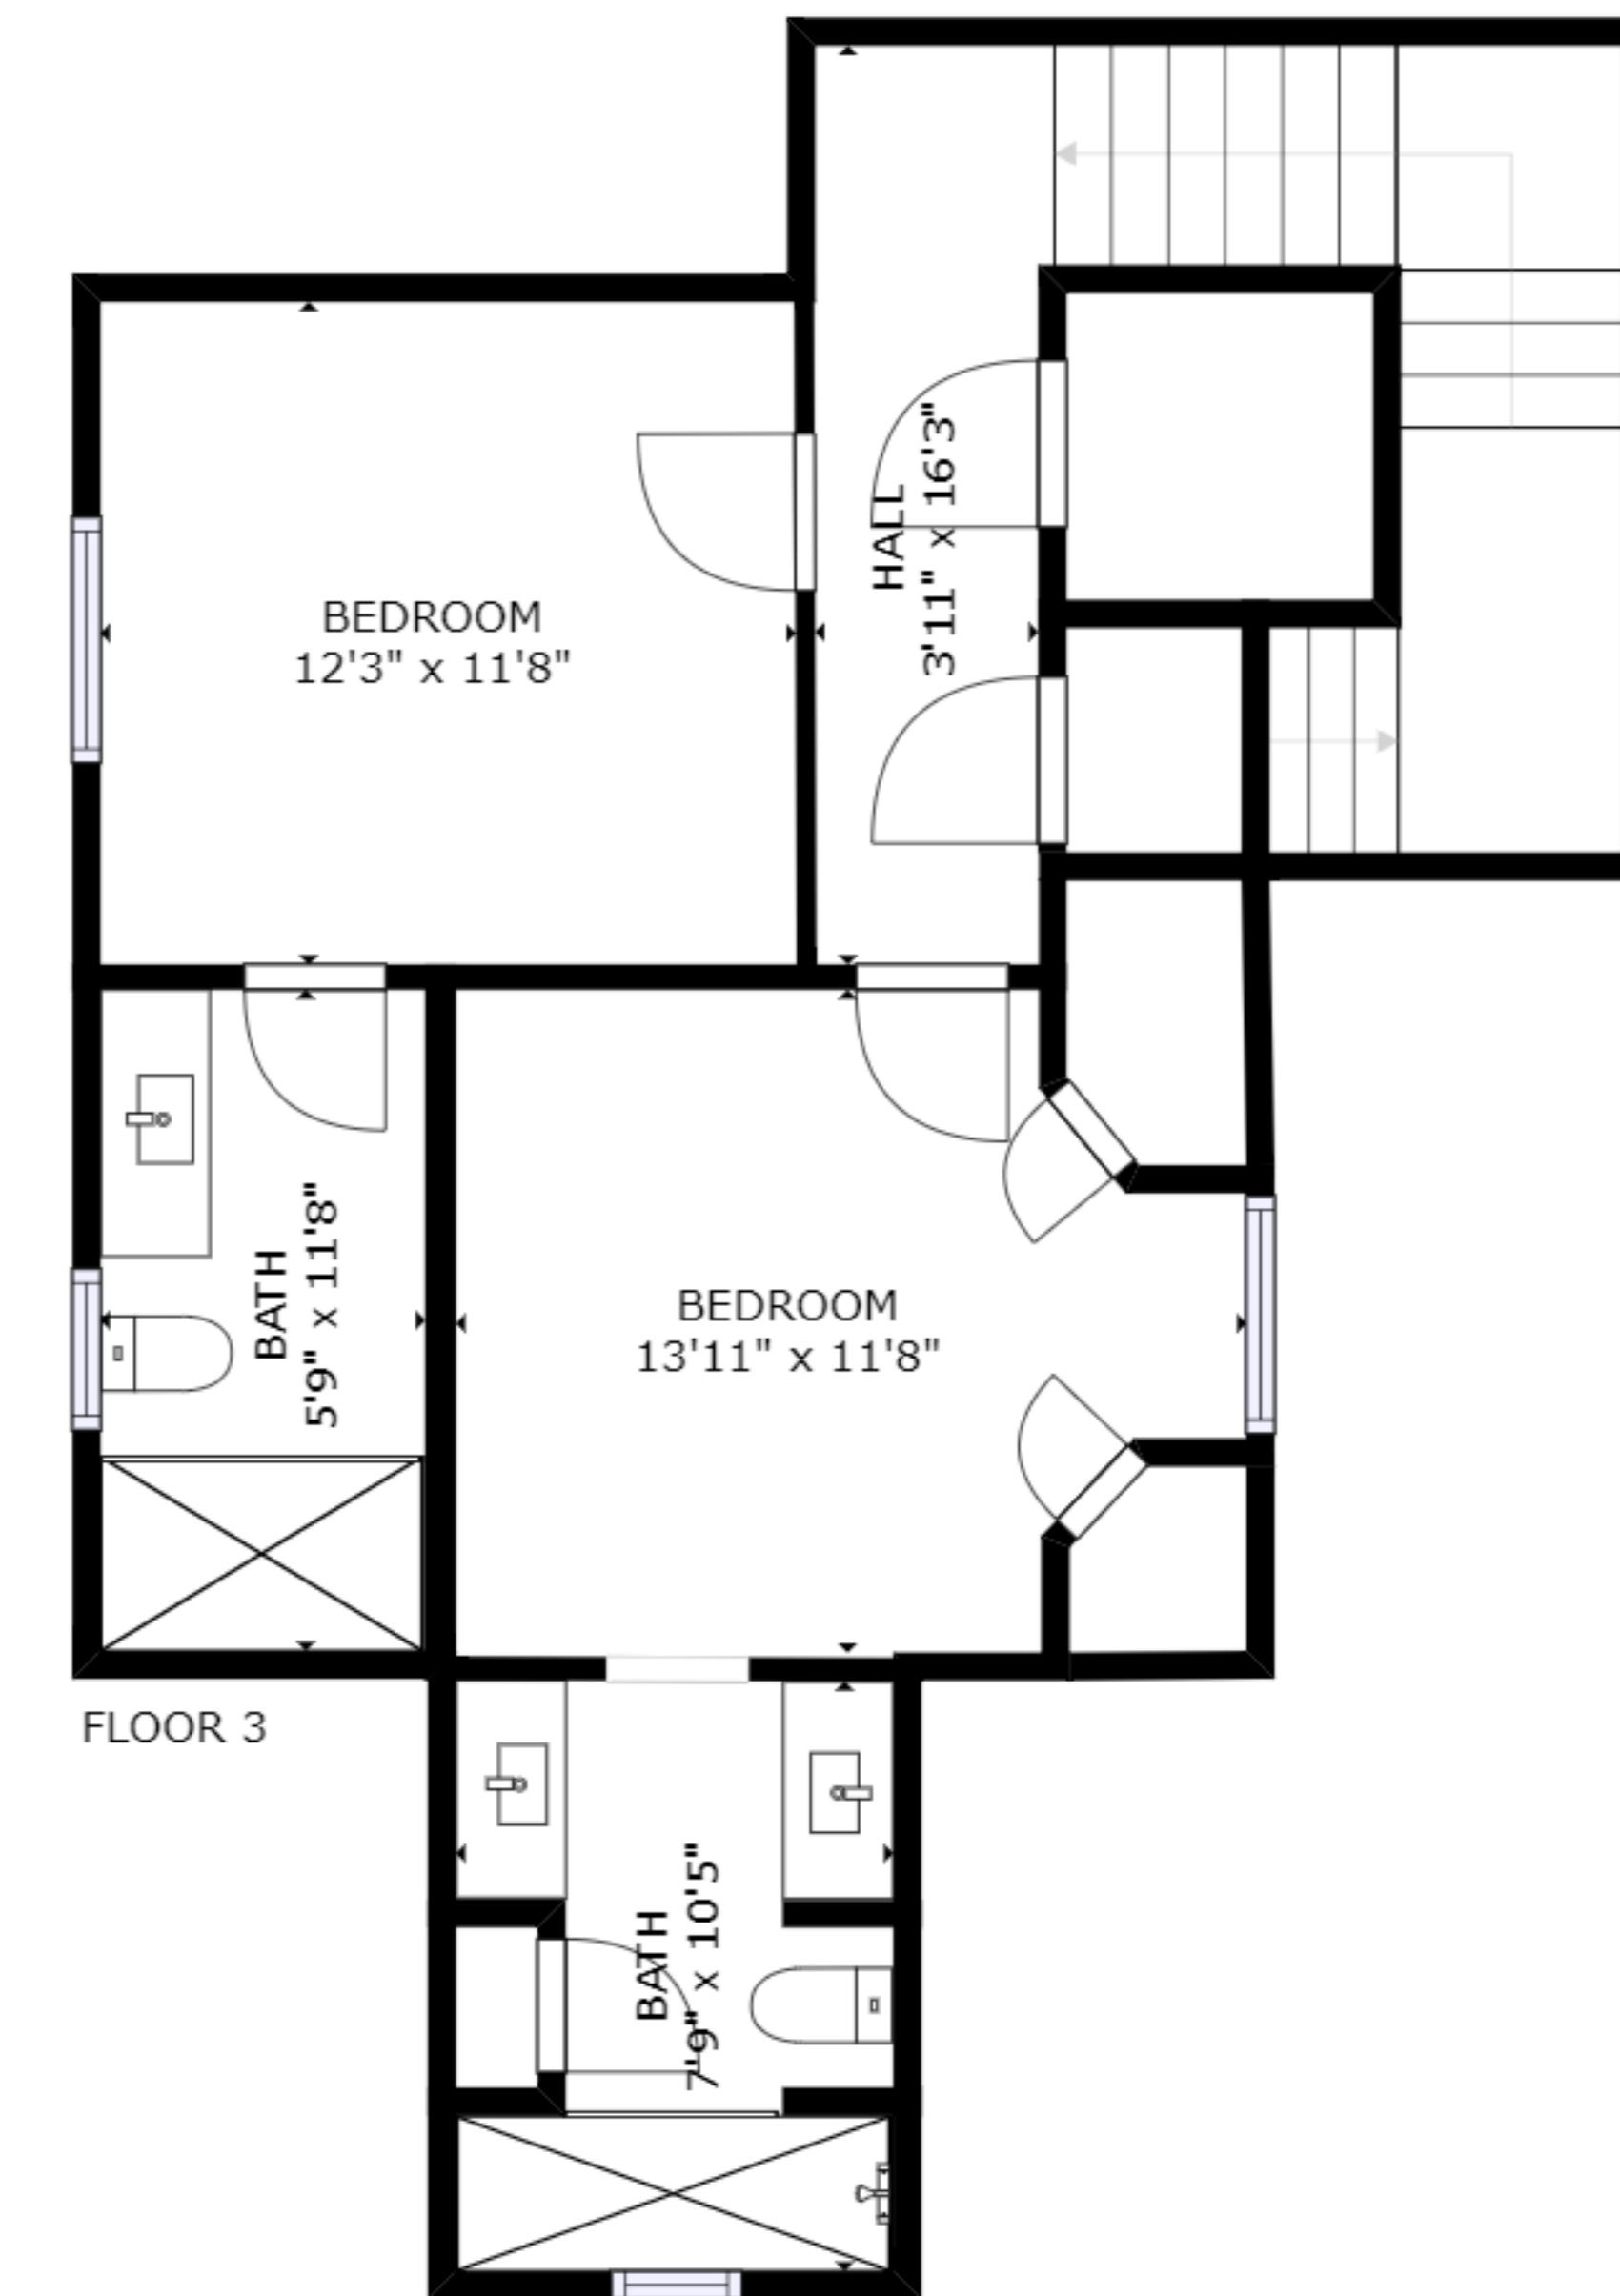

FLOOR 2

GROSS INTERNAL AREA
 FLOOR 1: 432 sq ft, FLOOR 2: 1353 sq ft
 FLOOR 3: 694 sq ft
 TOTAL: 2479 sq ft

SIZES AND DIMENSIONS ARE APPROXIMATE, ACTUAL MAY VARY.